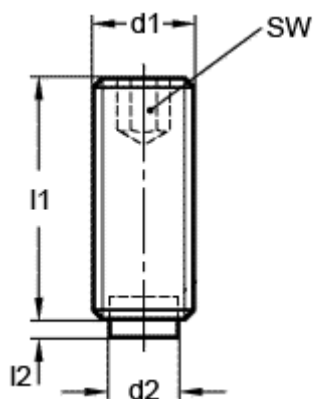

Article number: 209306631

Description: E+G Grub screw, st. steel
GN 913.5-M10-40-MS

Measures

d1 = M10

d2 = 8.0

l1 = 40

l2 = 2.0

SW = 5.0